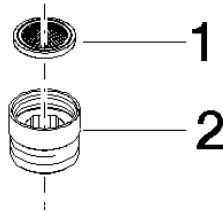

**Adapter for shower outlet 3/8" x 1/2" - Chrome**

IMO

12 202 979

- adapter M 20 x 1 female thread x 1/2" male thread for the connection of a shower hose 1/2" female thread

Fits: IMO, LULU, MADISON, MEM, TARA, CL.1, LISSÉ, VAIA, META, CYO

12 202 979

mm [inches]

12 202 979

Parts for other  
finishes can be found  
here: Brushed  
Platinum