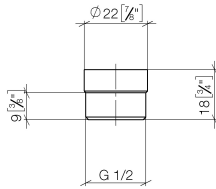

**Adapter for shower outlet 3/8" x 1/2" - Chrome**

IMO

12 202 979

- adapter M 20 x 1 female thread x 1/2" male thread for the connection of a shower hose 1/2" female thread

Fits: IMO, LULU, MADISON, MEM, TARA, CL.1, LISSÉ, VAIA, META, CYO

12 202 979

mm [inches]

12 202 979

Parts for other  
finishes can be found  
here: Brushed  
Platinum